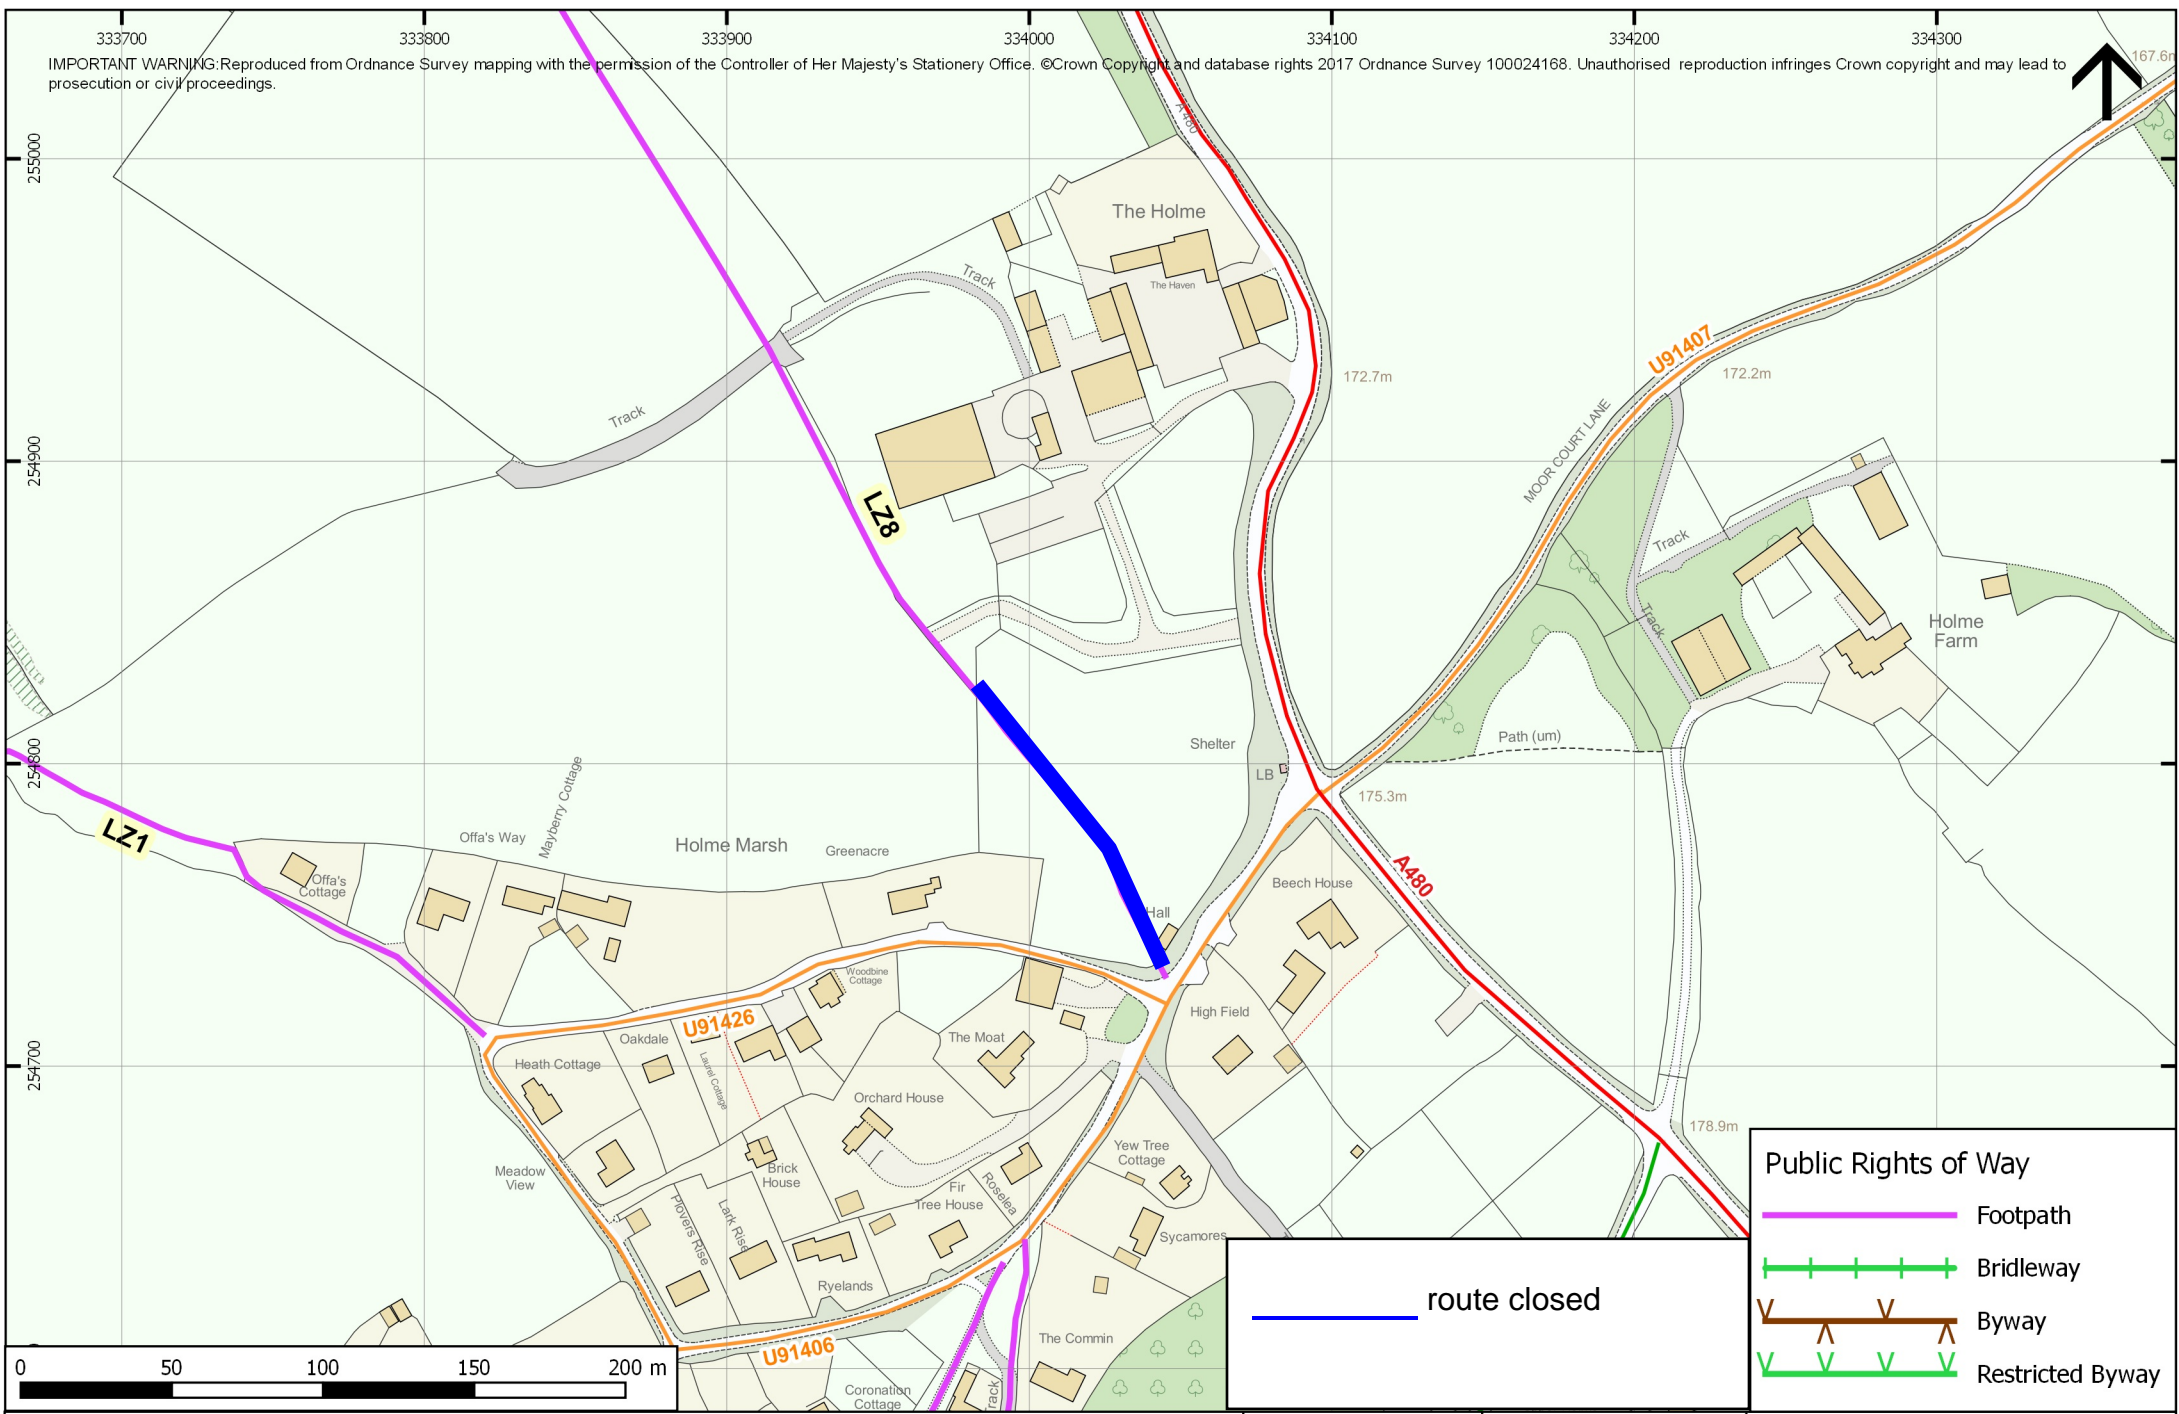

IMPORTANT WARNING: Reproduced from Ordnance Survey mapping with the permission of the Controller of Her Majesty's Stationery Office. ©Crown Copyright and database rights 2017 Ordnance Survey 100024168. Unauthorised reproduction infringes Crown copyright and may lead to prosecution or civil proceedings.

route closed

Public Rights of Way

- Footpath
- Bridleway
- Byway
- Restricted Byway

Temporary Closure Public Footpath LZ8

SCALE: 1:2,500
 DATE: 28/11/2019
 PROJECT

Balfour Beatty Living Places
 Unit 3 Thorn Business Park
 Rotherwas
 Hereford HR2 6JT